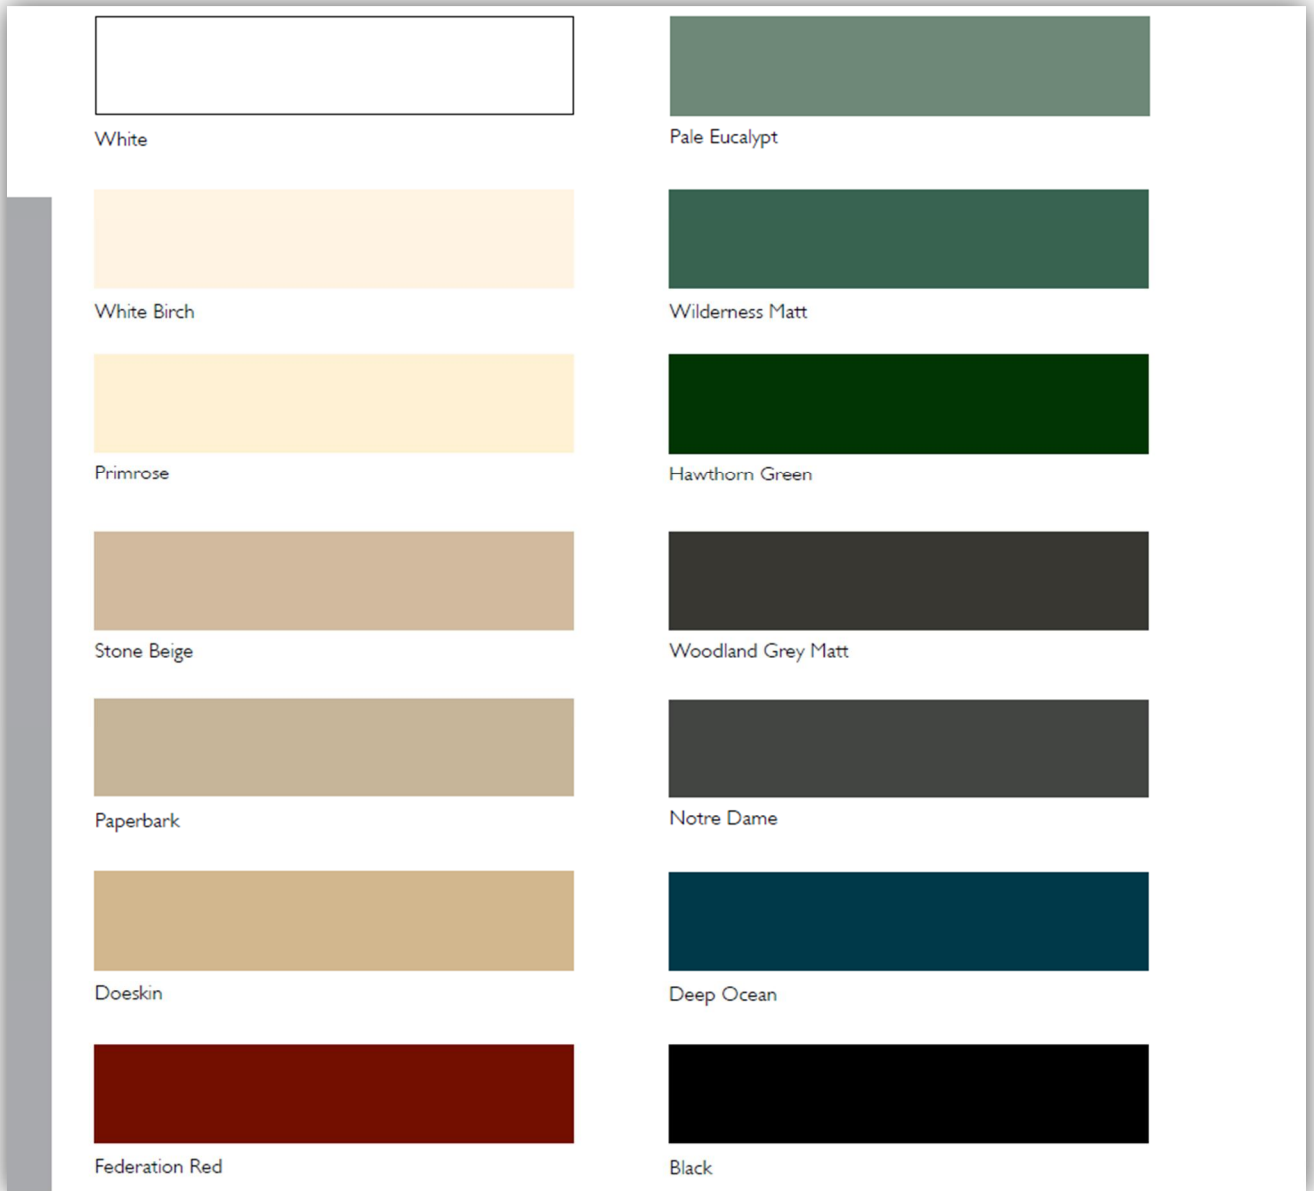

FRAME COLOURS

Note: Other colours are available on request but incur an additional charge for powder-coating