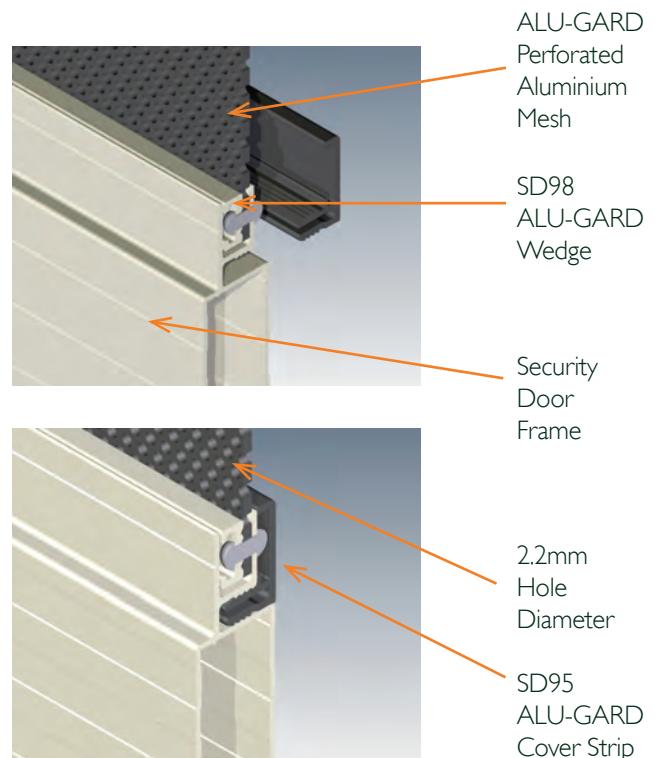

ALU-GARD Test Performances

The ALSPEC ALU-GARD Screen Door System has been tested in an approved NATA test rig to Australian Standards AS5041-2003 for hinged security doors.

Knife Shear Test

PASS

Dynamic Impact Test

PASS

Jemmy Test

PASS